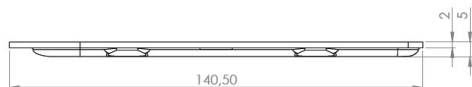

PRODUCT SHEET

Description:

Bed Support "Regulo", Steel YZP, Adjustable 5 Step, Female

Item number:

11.01.111-1

Units	Box	Carton	HS Code	Barcode
Pcs.	1	300	8302420090	
				5704866503136

SISO A/S

Mileparken 11
DK-2740 Skovlunde
Denmark
VAT: DK 24786013