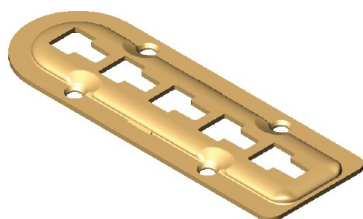

PRODUCT SHEET

Description:

Bed Support "Regulo", Steel YZP, Adjustable 5 Step, Female

Item number:

11.01.111-1

Units	Box	Carton	HS Code	Barcode
Pcs.	1	300	8302420090	
				5704866503136

SISO A/S

Mileparken 11
DK-2740 Skovlunde
Denmark
VAT: DK 24786013