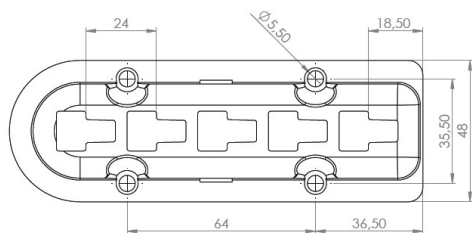

PRODUCT SHEET

Description:

Bed Support "Regulo", Steel YZP, Adjustable 5 Step, Female

Item number:

11.01.111-1

Units	Box	Carton	HS Code	Barcode
Pcs.	1	300	8302420090	
				5704866503136

SISO A/S

Mileparken 11
DK-2740 Skovlunde
Denmark
VAT: DK 24786013